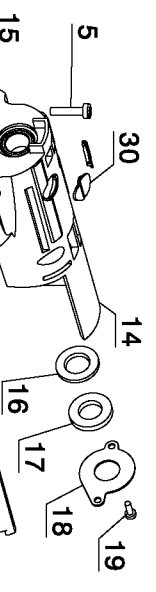

856

800

866

871

861

Parts List for DCS380B Type 1

Item Number	Part Number	Description	Qty Required
1	613138-00SV	GEAR CASE ASSY.	1
2	617376-00SV	ARMATURE & BRGS	1
3	142940-00	SCREW	2
4	613137-00	FAN BAFFLE	1
5	613619-00	SCREW,THD.FORM	9
6	611202-00SV	MAGNET RING	1
7	N171820	BEARING SUPPORT	1
8	330019-25	SCREW,THD.FORM	2
9	610126-00	BRUSH BOX	2
10	615940-00SV	GEAR & SPINDLE	1
11	619618-00	WAVY WASHER	1
12	622484-00	FLAT HD SCREW	3
13	621173-00	SUPPORT PLATE	1
14	N027851SV	GEARCASE COVER	1
15	621979-00	WEAR STRIP	2
16	618733-00	SHAFT SEAL	1
17	618477-00	FELT SEAL	1
18	N020720	SEAL PLATE	1
19	330045-43	SCREW,TAPTITE	1
20	N026647	SHAFT SERVICE KIT	1
21	000903-00	BALL	1
22	622647-00	SLIDER	1
23	622659-00	TORSION SPRING	1
24	N026647	SHAFT SERVICE KIT	1
25	617000-00	SADDLE	1
26	622486-00	FLAT HD SCREW	2
27	N063272	GASKET	1

COPYRIGHT© 2005. All Rights Reserved.

Parts list, pricing, and availability subject to change. Please visit www.dewaltservicenet.com for current parts information.

Parts List for DCS380B Type 1

Item Number	Part Number	Description	Qty Required
28	N021857	BEARING	1
29	622485-00	LOCKNUT	2
30	621927-00	COVER	2
31	N030977	INSERT	1
32	613143-01	MOTOR HOUSING	1
33	330019-45	SCREW	4
34	N084697	BOOT	1
35	N088811	LEVER,BLADELOCK	1
36	50049-00	O RING	1
37	617008-00	BRACKET	1
38	623511-00SV	SHOE ASSEMBLY	1
39	N043841	CLAMSHELL SET	1
40	330019-04	SCREW,PLASTITE	6
41	682211-00	SCREW,TORX	1
42	N102053	SWITCH, VS	1
43	N102647	SPRING	1
44	N091479	MOUNT- SPRING	1
45	N060864	LOCK-OFF BUTTON	1
46	N093226	LABEL, IDENT	1
47	N129261	RATING LABEL	1
48	330045-45	SCREW	2
49	615983-00	LOCK PIN	1
50	617733-00	CAP	1
51	618427-00	SPRING	1
52	391032-00	BEARING & BOOT	1
53	330003-64	BALL BEARING	1
54	696060-00	SNAP RING	1