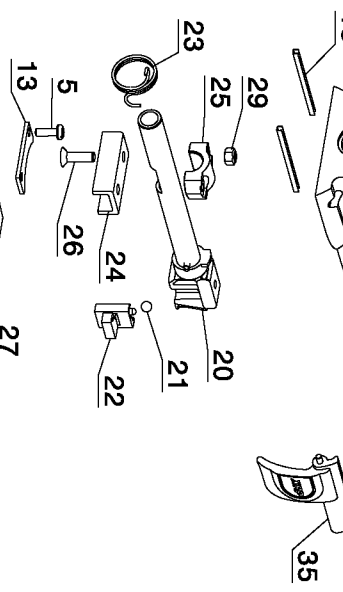

856

800

866

871

861

Parts List for DCS380B Type 1

Item Number	Part Number	Description	Qty Required
1	613138-00SV	GEAR CASE ASSY.	1
2	617376-00SV	ARMATURE & BRGS	1
3	142940-00	SCREW	2
4	613137-00	FAN BAFFLE	1
5	613619-00	SCREW,THD.FORM	9
6	611202-00SV	MAGNET RING	1
7	N171820	BEARING SUPPORT	1
8	330019-25	SCREW,THD.FORM	2
9	610126-00	BRUSH BOX	2
10	615940-00SV	GEAR & SPINDLE	1
11	619618-00	WAVY WASHER	1
12	622484-00	FLAT HD SCREW	3
13	621173-00	SUPPORT PLATE	1
14	N027851SV	GEARCASE COVER	1
15	621979-00	WEAR STRIP	2
16	618733-00	SHAFT SEAL	1
17	618477-00	FELT SEAL	1
18	N020720	SEAL PLATE	1
19	330045-43	SCREW,TAPTITE	1
20	N026647	SHAFT SERVICE KIT	1
21	000903-00	BALL	1
22	622647-00	SLIDER	1
23	622659-00	TORSION SPRING	1
24	N026647	SHAFT SERVICE KIT	1
25	617000-00	SADDLE	1
26	622486-00	FLAT HD SCREW	2
27	N063272	GASKET	1

COPYRIGHT© 2005. All Rights Reserved.

Parts list, pricing, and availability subject to change. Please visit www.dewaltservicenet.com for current parts information.

Parts List for DCS380B Type 1

Item Number	Part Number	Description	Qty Required
28	N021857	BEARING	1
29	622485-00	LOCKNUT	2
30	621927-00	COVER	2
31	N030977	INSERT	1
32	613143-01	MOTOR HOUSING	1
33	330019-45	SCREW	4
34	N084697	BOOT	1
35	N088811	LEVER,BLADELOCK	1
36	50049-00	O RING	1
37	617008-00	BRACKET	1
38	623511-00SV	SHOE ASSEMBLY	1
39	N043841	CLAMSHELL SET	1
40	330019-04	SCREW,PLASTITE	6
41	682211-00	SCREW,TORX	1
42	N102053	SWITCH, VS	1
43	N102647	SPRING	1
44	N091479	MOUNT- SPRING	1
45	N060864	LOCK-OFF BUTTON	1
46	N093226	LABEL, IDENT	1
47	N129261	RATING LABEL	1
48	330045-45	SCREW	2
49	615983-00	LOCK PIN	1
50	617733-00	CAP	1
51	618427-00	SPRING	1
52	391032-00	BEARING & BOOT	1
53	330003-64	BALL BEARING	1
54	696060-00	SNAP RING	1