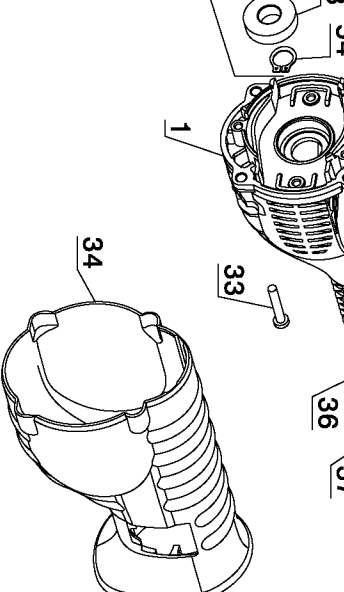

856

800

866

871

861

Parts List for DCS380B Type 1

Item Number	Part Number	Description	Qty Required
1	613138-00SV	GEAR CASE ASSY.	1
2	617376-00SV	ARMATURE & BRGS	1
3	142940-00	SCREW	2
4	613137-00	FAN BAFFLE	1
5	613619-00	SCREW,THD.FORM	9
6	611202-00SV	MAGNET RING	1
7	N171820	BEARING SUPPORT	1
8	330019-25	SCREW,THD.FORM	2
9	610126-00	BRUSH BOX	2
10	615940-00SV	GEAR & SPINDLE	1
11	619618-00	WAVY WASHER	1
12	622484-00	FLAT HD SCREW	3
13	621173-00	SUPPORT PLATE	1
14	N027851SV	GEARCASE COVER	1
15	621979-00	WEAR STRIP	2
16	618733-00	SHAFT SEAL	1
17	618477-00	FELT SEAL	1
18	N020720	SEAL PLATE	1
19	330045-43	SCREW,TAPTITE	1
20	N026647	SHAFT SERVICE KIT	1
21	000903-00	BALL	1
22	622647-00	SLIDER	1
23	622659-00	TORSION SPRING	1
24	N026647	SHAFT SERVICE KIT	1
25	617000-00	SADDLE	1
26	622486-00	FLAT HD SCREW	2
27	N063272	GASKET	1

COPYRIGHT© 2005. All Rights Reserved.

Parts list, pricing, and availability subject to change. Please visit www.dewaltservicenet.com for current parts information.

Parts List for DCS380B Type 1

Item Number	Part Number	Description	Qty Required
28	N021857	BEARING	1
29	622485-00	LOCKNUT	2
30	621927-00	COVER	2
31	N030977	INSERT	1
32	613143-01	MOTOR HOUSING	1
33	330019-45	SCREW	4
34	N084697	BOOT	1
35	N088811	LEVER,BLADELOCK	1
36	50049-00	O RING	1
37	617008-00	BRACKET	1
38	623511-00SV	SHOE ASSEMBLY	1
39	N043841	CLAMSHELL SET	1
40	330019-04	SCREW,PLASTITE	6
41	682211-00	SCREW,TORX	1
42	N102053	SWITCH, VS	1
43	N102647	SPRING	1
44	N091479	MOUNT- SPRING	1
45	N060864	LOCK-OFF BUTTON	1
46	N093226	LABEL, IDENT	1
47	N129261	RATING LABEL	1
48	330045-45	SCREW	2
49	615983-00	LOCK PIN	1
50	617733-00	CAP	1
51	618427-00	SPRING	1
52	391032-00	BEARING & BOOT	1
53	330003-64	BALL BEARING	1
54	696060-00	SNAP RING	1