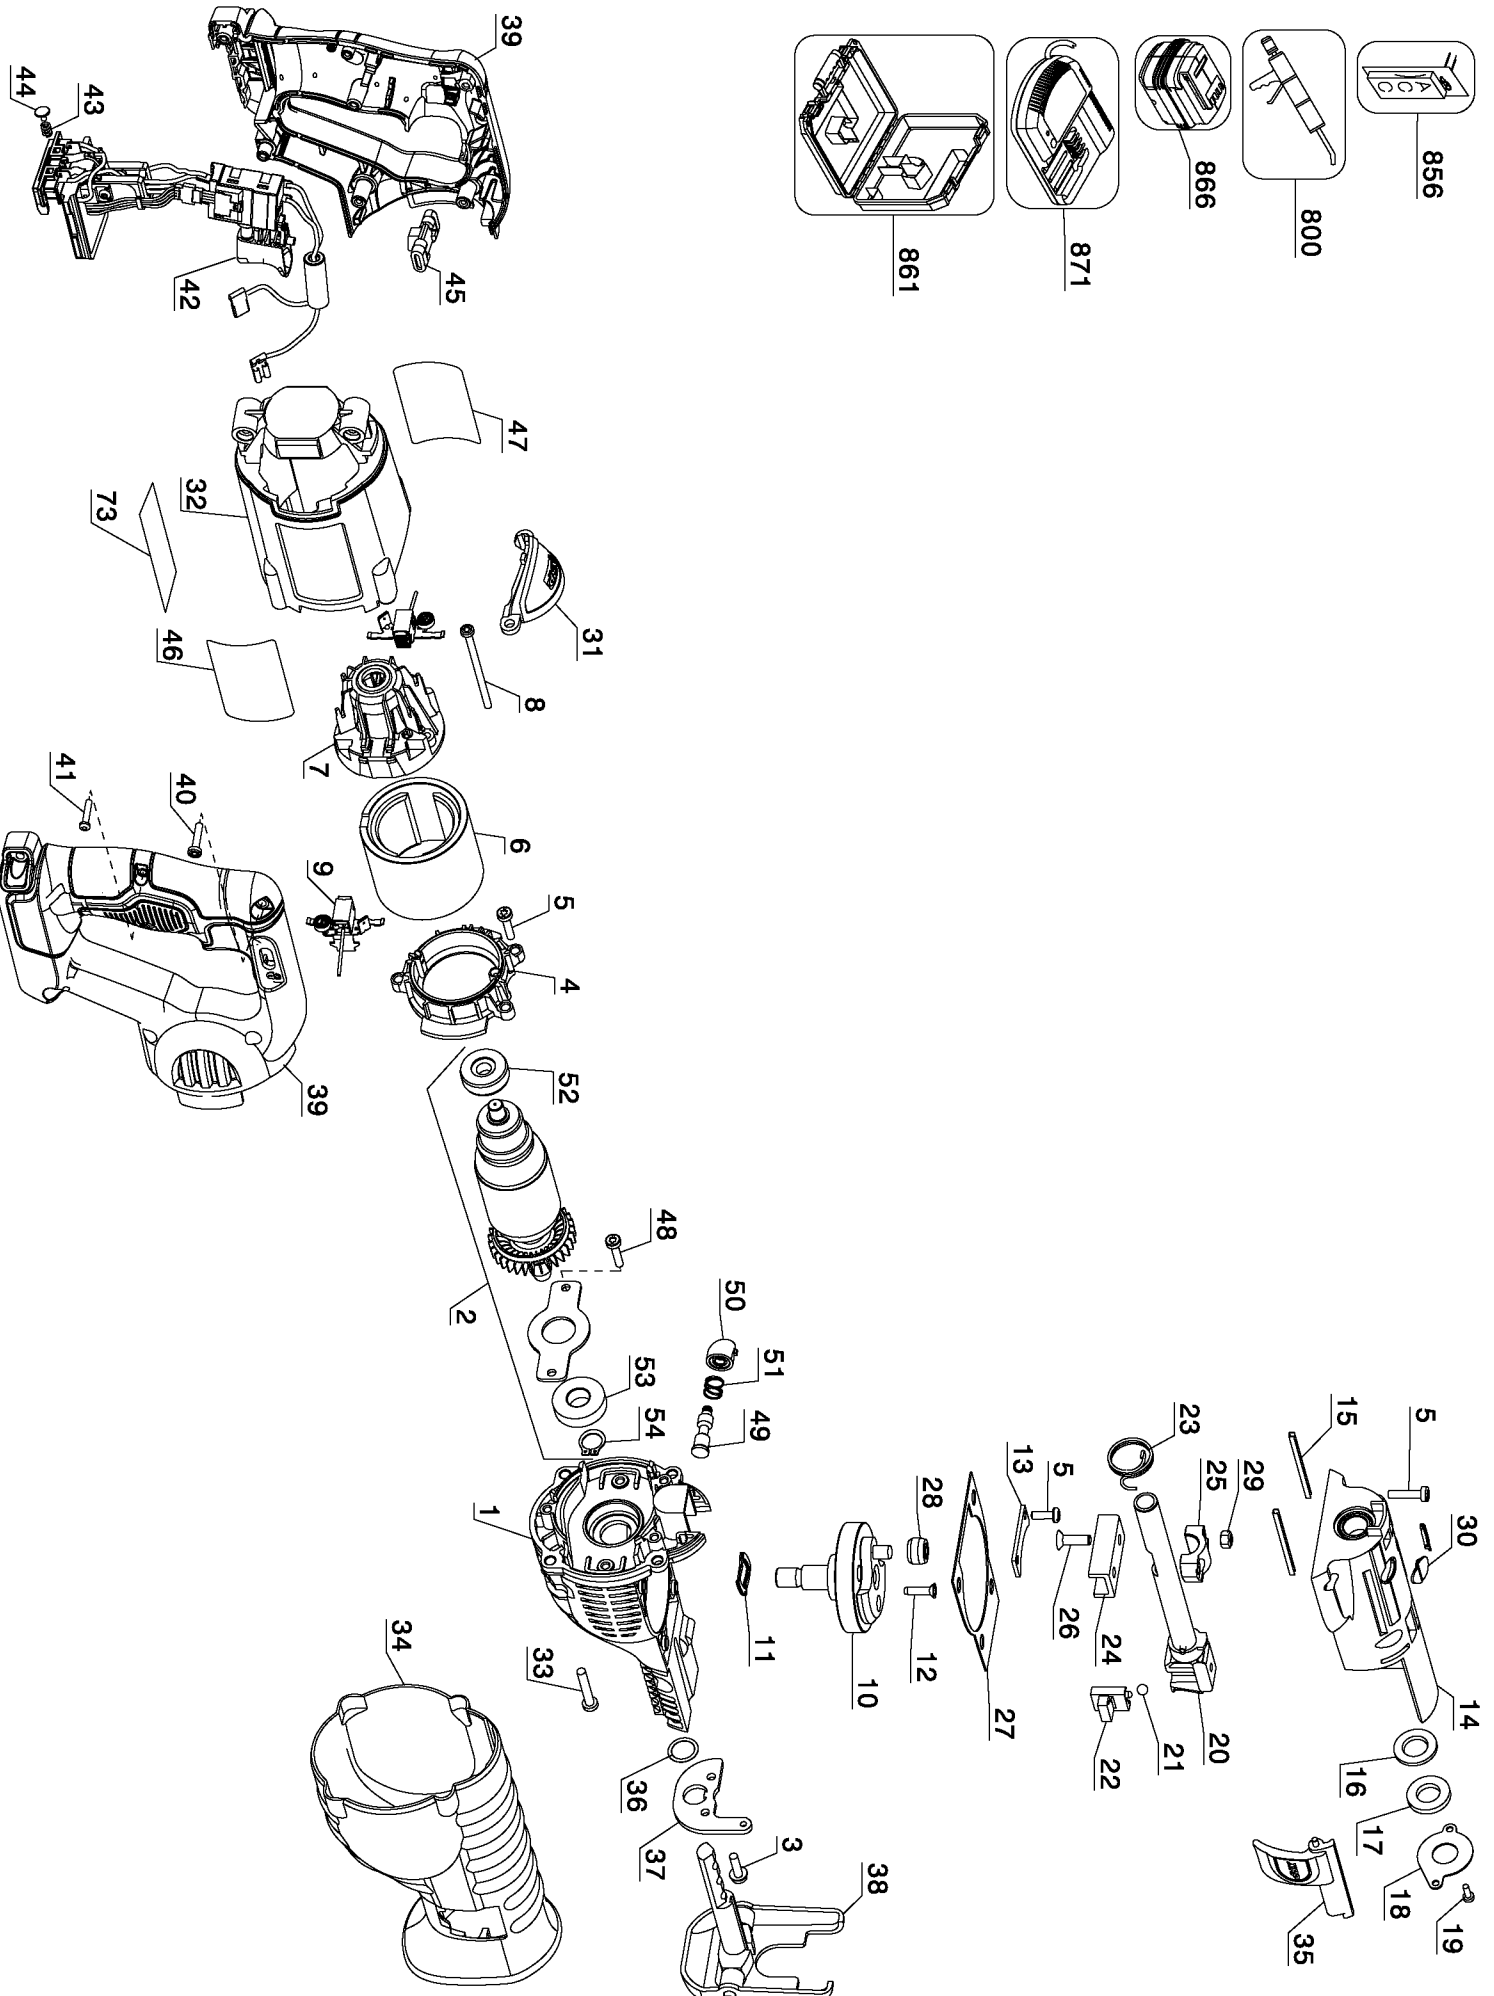

856

800

866

871

861

Parts List for DCS380B Type 1

Item Number	Part Number	Description	Qty Required
1	613138-00SV	GEAR CASE ASSY.	1
2	617376-00SV	ARMATURE & BRGS	1
3	142940-00	SCREW	2
4	613137-00	FAN BAFFLE	1
5	613619-00	SCREW,THD.FORM	9
6	611202-00SV	MAGNET RING	1
7	N171820	BEARING SUPPORT	1
8	330019-25	SCREW,THD.FORM	2
9	610126-00	BRUSH BOX	2
10	615940-00SV	GEAR & SPINDLE	1
11	619618-00	WAVY WASHER	1
12	622484-00	FLAT HD SCREW	3
13	621173-00	SUPPORT PLATE	1
14	N027851SV	GEARCASE COVER	1
15	621979-00	WEAR STRIP	2
16	618733-00	SHAFT SEAL	1
17	618477-00	FELT SEAL	1
18	N020720	SEAL PLATE	1
19	330045-43	SCREW,TAPTITE	1
20	N026647	SHAFT SERVICE KIT	1
21	000903-00	BALL	1
22	622647-00	SLIDER	1
23	622659-00	TORSION SPRING	1
24	N026647	SHAFT SERVICE KIT	1
25	617000-00	SADDLE	1
26	622486-00	FLAT HD SCREW	2
27	N063272	GASKET	1

COPYRIGHT© 2005. All Rights Reserved.

Parts list, pricing, and availability subject to change. Please visit www.dewaltservicenet.com for current parts information.

Parts List for DCS380B Type 1

Item Number	Part Number	Description	Qty Required
28	N021857	BEARING	1
29	622485-00	LOCKNUT	2
30	621927-00	COVER	2
31	N030977	INSERT	1
32	613143-01	MOTOR HOUSING	1
33	330019-45	SCREW	4
34	N084697	BOOT	1
35	N088811	LEVER,BLADELOCK	1
36	50049-00	O RING	1
37	617008-00	BRACKET	1
38	623511-00SV	SHOE ASSEMBLY	1
39	N043841	CLAMSHELL SET	1
40	330019-04	SCREW,PLASTITE	6
41	682211-00	SCREW,TORX	1
42	N102053	SWITCH, VS	1
43	N102647	SPRING	1
44	N091479	MOUNT- SPRING	1
45	N060864	LOCK-OFF BUTTON	1
46	N093226	LABEL, IDENT	1
47	N129261	RATING LABEL	1
48	330045-45	SCREW	2
49	615983-00	LOCK PIN	1
50	617733-00	CAP	1
51	618427-00	SPRING	1
52	391032-00	BEARING & BOOT	1
53	330003-64	BALL BEARING	1
54	696060-00	SNAP RING	1