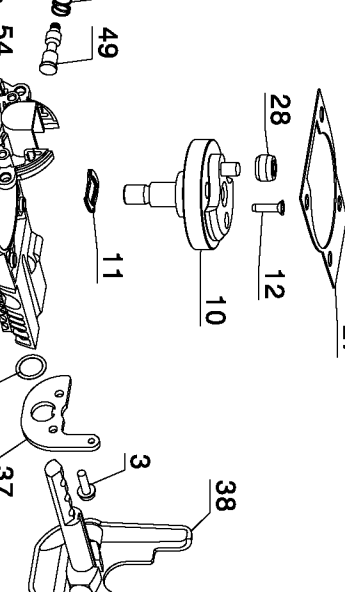

856

800

866

871

861

Parts List for DCS380B Type 1

Item Number	Part Number	Description	Qty Required
1	613138-00SV	GEAR CASE ASSY.	1
2	617376-00SV	ARMATURE & BRGS	1
3	142940-00	SCREW	2
4	613137-00	FAN BAFFLE	1
5	613619-00	SCREW,THD.FORM	9
6	611202-00SV	MAGNET RING	1
7	N171820	BEARING SUPPORT	1
8	330019-25	SCREW,THD.FORM	2
9	610126-00	BRUSH BOX	2
10	615940-00SV	GEAR & SPINDLE	1
11	619618-00	WAVY WASHER	1
12	622484-00	FLAT HD SCREW	3
13	621173-00	SUPPORT PLATE	1
14	N027851SV	GEARCASE COVER	1
15	621979-00	WEAR STRIP	2
16	618733-00	SHAFT SEAL	1
17	618477-00	FELT SEAL	1
18	N020720	SEAL PLATE	1
19	330045-43	SCREW,TAPTITE	1
20	N026647	SHAFT SERVICE KIT	1
21	000903-00	BALL	1
22	622647-00	SLIDER	1
23	622659-00	TORSION SPRING	1
24	N026647	SHAFT SERVICE KIT	1
25	617000-00	SADDLE	1
26	622486-00	FLAT HD SCREW	2
27	N063272	GASKET	1

COPYRIGHT© 2005. All Rights Reserved.

Parts list, pricing, and availability subject to change. Please visit www.dewaltservicenet.com for current parts information.

Parts List for DCS380B Type 1

Item Number	Part Number	Description	Qty Required
28	N021857	BEARING	1
29	622485-00	LOCKNUT	2
30	621927-00	COVER	2
31	N030977	INSERT	1
32	613143-01	MOTOR HOUSING	1
33	330019-45	SCREW	4
34	N084697	BOOT	1
35	N088811	LEVER,BLADELOCK	1
36	50049-00	O RING	1
37	617008-00	BRACKET	1
38	623511-00SV	SHOE ASSEMBLY	1
39	N043841	CLAMSHELL SET	1
40	330019-04	SCREW,PLASTITE	6
41	682211-00	SCREW,TORX	1
42	N102053	SWITCH, VS	1
43	N102647	SPRING	1
44	N091479	MOUNT- SPRING	1
45	N060864	LOCK-OFF BUTTON	1
46	N093226	LABEL, IDENT	1
47	N129261	RATING LABEL	1
48	330045-45	SCREW	2
49	615983-00	LOCK PIN	1
50	617733-00	CAP	1
51	618427-00	SPRING	1
52	391032-00	BEARING & BOOT	1
53	330003-64	BALL BEARING	1
54	696060-00	SNAP RING	1